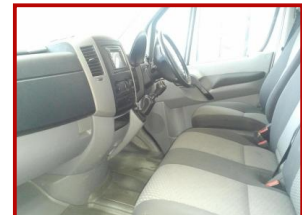

## Vw Crafter 136

**£13,995.00**

Silver 136 bhp reversing camera sat nav blue tooth cruze controle led lights in rear drivers arm rest