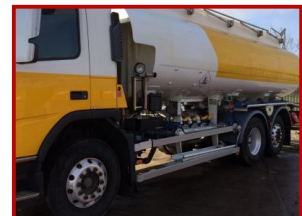

Volvo Fm9

£17,995.00

Volvo fm 9 26 ton 4 pot 19000lts tare weight 10250 tonnes pump self loading tipping via manifold test till Oct 17 rear steer and lift .

Product Details

Product Details	
Category/Type	Sold Vehicles
Make	Volvo
Model	Fm9
Year	2004
Mileage	500000