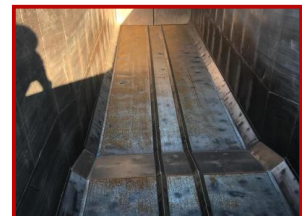

## Swan Steel body 75 yrd tipping trailer

**& pound;22,000.00**

Easy sheet front lift onbord pm weigher alco wheels mot September 2020 very clean drum brakes.

### Product Details

Category/Type	Sold Vehicles
Make	Swan Steel body
Model	75 yrd tipping trailer
Year	2017
Mileage	-

Unit 2B, Ecclesfield Industrial Estate, Station Road, Ecclesfield, Sheffield, S35

Mob: 07734 083109 Tel: 0114 2217146