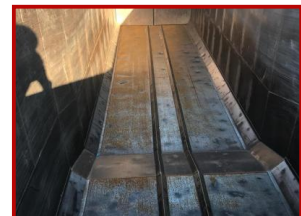

Swan Steel body 75 yrd tipping trailer

£22,000.00

Easy sheet front lift onbord pm weigher alco wheels mot September 2020 very clean drum brakes.

Product Details	
Category/Type	Sold Vehicles
Make	Swan Steel body
Model	75 yrd tipping trailer
Year	2017
Mileage	-