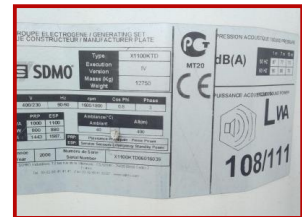

## Sdmo 2000

**£24,995.00**

1100kva gen set sdmo mtu 2000 engine Leroy somer alternate full panel controle silenced unit

### Product Details

Category/Type	Sold Vehicles
Make	Sdmo
Model	2000
Year	2006
Mileage	-

Unit 4, Northfield Road, Rotherham, S60 1RR

Mob: 07734 083168 Tel: 0114 2217146

[www.steercommercials.com](http://www.steercommercials.com) [tim@steercommercials.co.uk](mailto:tim@steercommercials.co.uk)