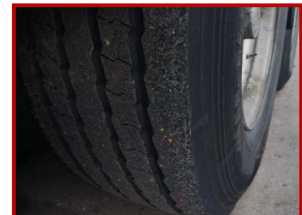

Sdc moffett Moffett sdc bpw drum

£1,599.00

Sdc moffett kit drum brakes bpw

Product Details

Product Details	
Category/Type	Trailers
Make	Sdc moffett
Model	Moffett sdc bpw drum
Year	-
Mileage	-

Unit 4, Northfield Road, Rotherham, S60 1RR