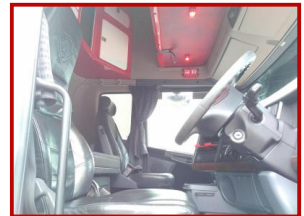

# Scania R480

**&pound;9,350.00**

Mint condition has gearbox problem drives