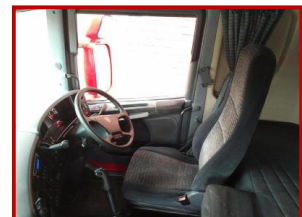

# Scania R480 hiline

**& pound;14,995.00**

Manual gearbox low km 480bhp