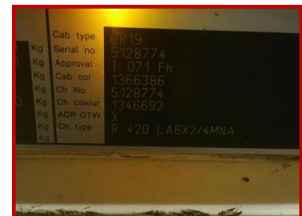

Scania R420

£12,995.00

6x2 manual 420 coming soon

Product Details

Category/Type	Sold Vehicles
Make	Scania
Model	R420
Year	2005
Mileage	1200000

Unit 2B, Ecclesfield Industrial Estate, Station Road, Ecclesfield, Sheffield, S35