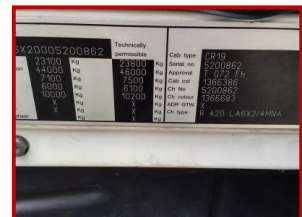

Scania R420

£10,999.00

Topline

Product Details

Category/Type	Sold Vehicles
Make	Scania
Model	R420
Year	2008
Mileage	-

Unit 4, Northfield Road, Rotherham, S60 1RR

Mob: 07734 083168 Tel: 0114 2217146

www.steercommercials.com tim@steercommercials.co.uk