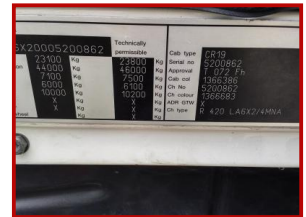

Scania R420

& pound;10,999.00

Topline

Product Details	
Category/Type	Sold Vehicles
Make	Scania
Model	R420
Year	2008
Mileage	-

Unit 2B, Ecclesfield Industrial Estate, Station Road, Ecclesfield, Sheffield, S35