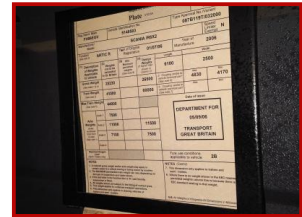

Scania R420 topline

£10,950.00

Rear lift manual gearbox leather seats

Product Details	
Category/Type	Sold Vehicles
Make	Scania
Model	R420 topline
Year	2006
Mileage	650000

Unit 4, Northfield Road, Rotherham, S60 1RR