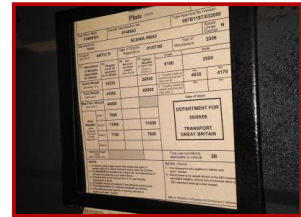

Scania R420 topline

£10,950.00

Rear lift manual gearbox leather seats

Product Details

Product Details	
Category/Type	Sold Vehicles
Make	Scania
Model	R420 topline
Year	2006
Mileage	650000

Unit 2B, Ecclesfield Industrial Estate, Station Road, Ecclesfield, Sheffield, S35