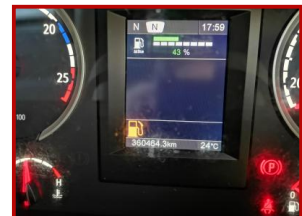

Scania 450 euro 6 Hiline 6x2

£31,750.00

66 reg 12 month mot hill hold fridge Lane assist cruise control air con rear spotlights flashing lights
3 in stock

Product Details

Category/Type	Tractor Units
Make	Scania 450 euro 6
Model	Hiline 6x2
Year	2016
Mileage	360000