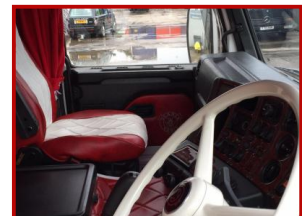

Scania 143 v8

£21,750.00

Mint

Product Details

Category/Type	Sold Vehicles
Make	Scania
Model	143 v8
Year	-
Mileage	-

Unit 2B, Ecclesfield Industrial Estate, Station Road, Ecclesfield, Sheffield, S35

Mob: 07734 083109 Tel: 0114 2217146