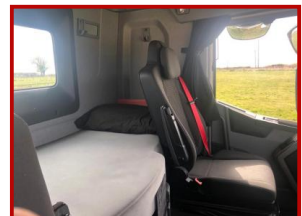

Renault t range 4x2 T430 4x2

£29,995.00

4x2 very clean one owner

Product Details

Product Details	
<i>Category/Type</i>	<i>Sold Vehicles</i>
<i>Make</i>	<i>Renault t range 4x2</i>
<i>Model</i>	<i>T430 4x2</i>
<i>Year</i>	<i>2017</i>
<i>Mileage</i>	<i>450000km</i>