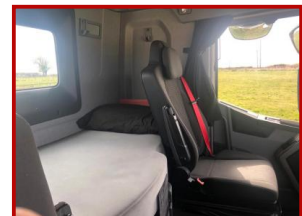

## Renault t range 4x2 T430 4x2

**&pound;29,995.00**

4x2 very clean one owner