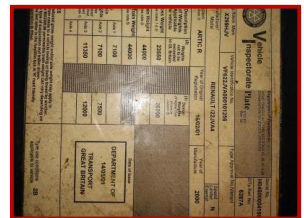

Renault Premium

£3,356.00

Manual no mot

Product Details	
Category/Type	Sold Vehicles
Make	Renault
Model	Premuim
Year	2000
Mileage	-

Unit 2B, Ecclesfield Industrial Estate, Station Road, Ecclesfield, Sheffield, S35