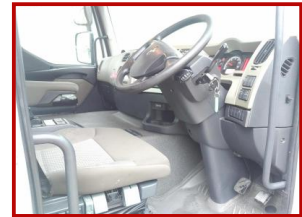

Renault Premium 460 6x2

£7,495.00

6x2 fsh

Product Details

Category/Type	Sold Vehicles
Make	Renault
Model	Premium 460 6x2
Year	2011
Mileage	-

Unit 2B, Ecclesfield Industrial Estate, Station Road, Ecclesfield, Sheffield, S35

Mob: 07734 083109 Tel: 0114 2217146

www.steercommercials.com tim@steercommercials.co.uk