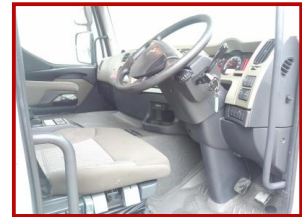

Renault Premium 460 6x2

£7,495.00

6x2 fsh

Product Details

Category/Type	Sold Vehicles
Make	Renault
Model	Premium 460 6x2
Year	2011
Mileage	-

Unit 2B, Ecclesfield Industrial Estate, Station Road, Ecclesfield, Sheffield, S35