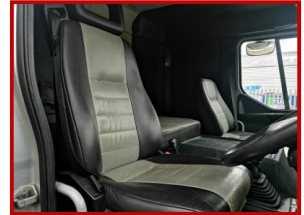

Renault 18 ton

£5,995.00

Fridge very low km manual air suspension leather seats

Product Details	
Category/Type	Rigid Trucks
Make	Renault
Model	18 ton
Year	1989
Mileage	110000

Unit 2B, Ecclesfield Industrial Estate, Station Road, Ecclesfield, Sheffield, S35