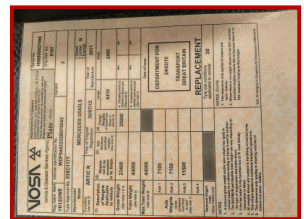

# Mercedes 2543

**& pound;19,995.00**

Jan mot hyva tipping gear 1 owner 6x2 hi roof sleeper. Low km

Product Details	
Category/Type	Sold Vehicles
Make	Mercedes
Model	2543
Year	2012
Mileage	450000

Unit 2B, Ecclesfield Industrial Estate, Station Road, Ecclesfield, Sheffield, S35