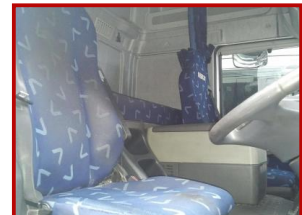

Iveco Stralis active time

£14,995.00

Low km fridge air con 2 in stock

Product Details

Category/Type	Tractor Units
Make	Iveco
Model	Stralis active time
Year	2012
Mileage	3999000

Unit 4, Northfield Road, Rotherham, S60 1RR