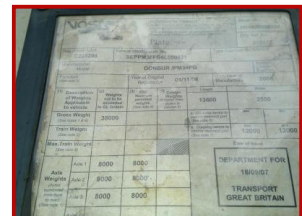

Don bure Curtin side

£2,600.00

Bpw drum in mot

Product Details

Product Details	
Category/Type	Sold Vehicles
Make	Don bure
Model	Curtin side
Year	2006
Mileage	-

Unit 4, Northfield Road, Rotherham, S60 1RR

Mob: 07734 083168 Tel: 0114 2217146