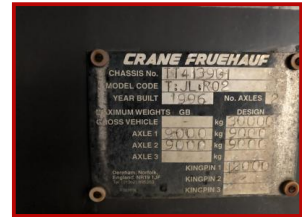

# Crane fruehauf Tanker

**&pound;6,995.00**

Rear steer in test 22500 litres nice condition

Product Details	
Category/Type	Sold Vehicles
Make	Crane fruehauf
Model	Tanker
Year	1996
Mileage	-

Unit 2B, Ecclesfield Industrial Estate, Station Road, Ecclesfield, Sheffield, S35