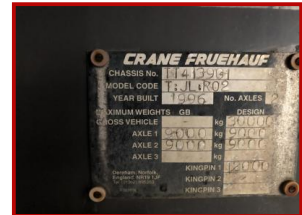

Crane fruehauf Tanker

£6,995.00

Rear steer in test 22500 litres nice condition

Product Details	
Category/Type	Sold Vehicles
Make	Crane fruehauf
Model	Tanker
Year	1996
Mileage	-