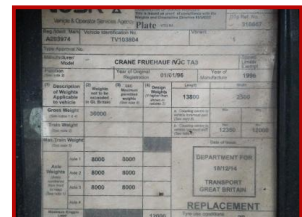

Crane fruehauf Lowloader

£4,995.00

Mot Feb 16 drum brakes

Product Details	
Category/Type	Sold Vehicles
Make	Crane fruehauf
Model	Lowloader
Year	1996
Mileage	-

Unit 2B, Ecclesfield Industrial Estate, Station Road, Ecclesfield, Sheffield, S35