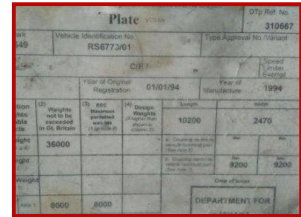

# Crane fruehauf Bulker

**&pound;8,950.00**

Bulker

Product Details	
Category/Type	Sold Vehicles
Make	Crane fruehauf
Model	Bulker
Year	-
Mileage	-

Unit 2B, Ecclesfield Industrial Estate, Station Road, Ecclesfield, Sheffield, S35